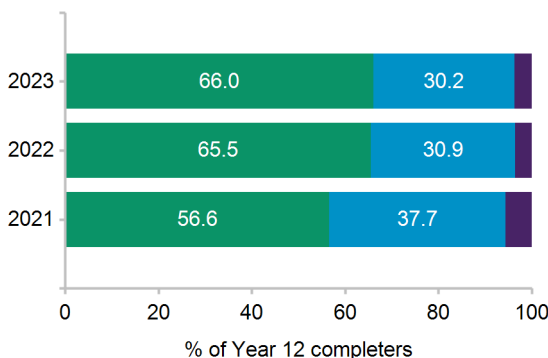

Engagement over time